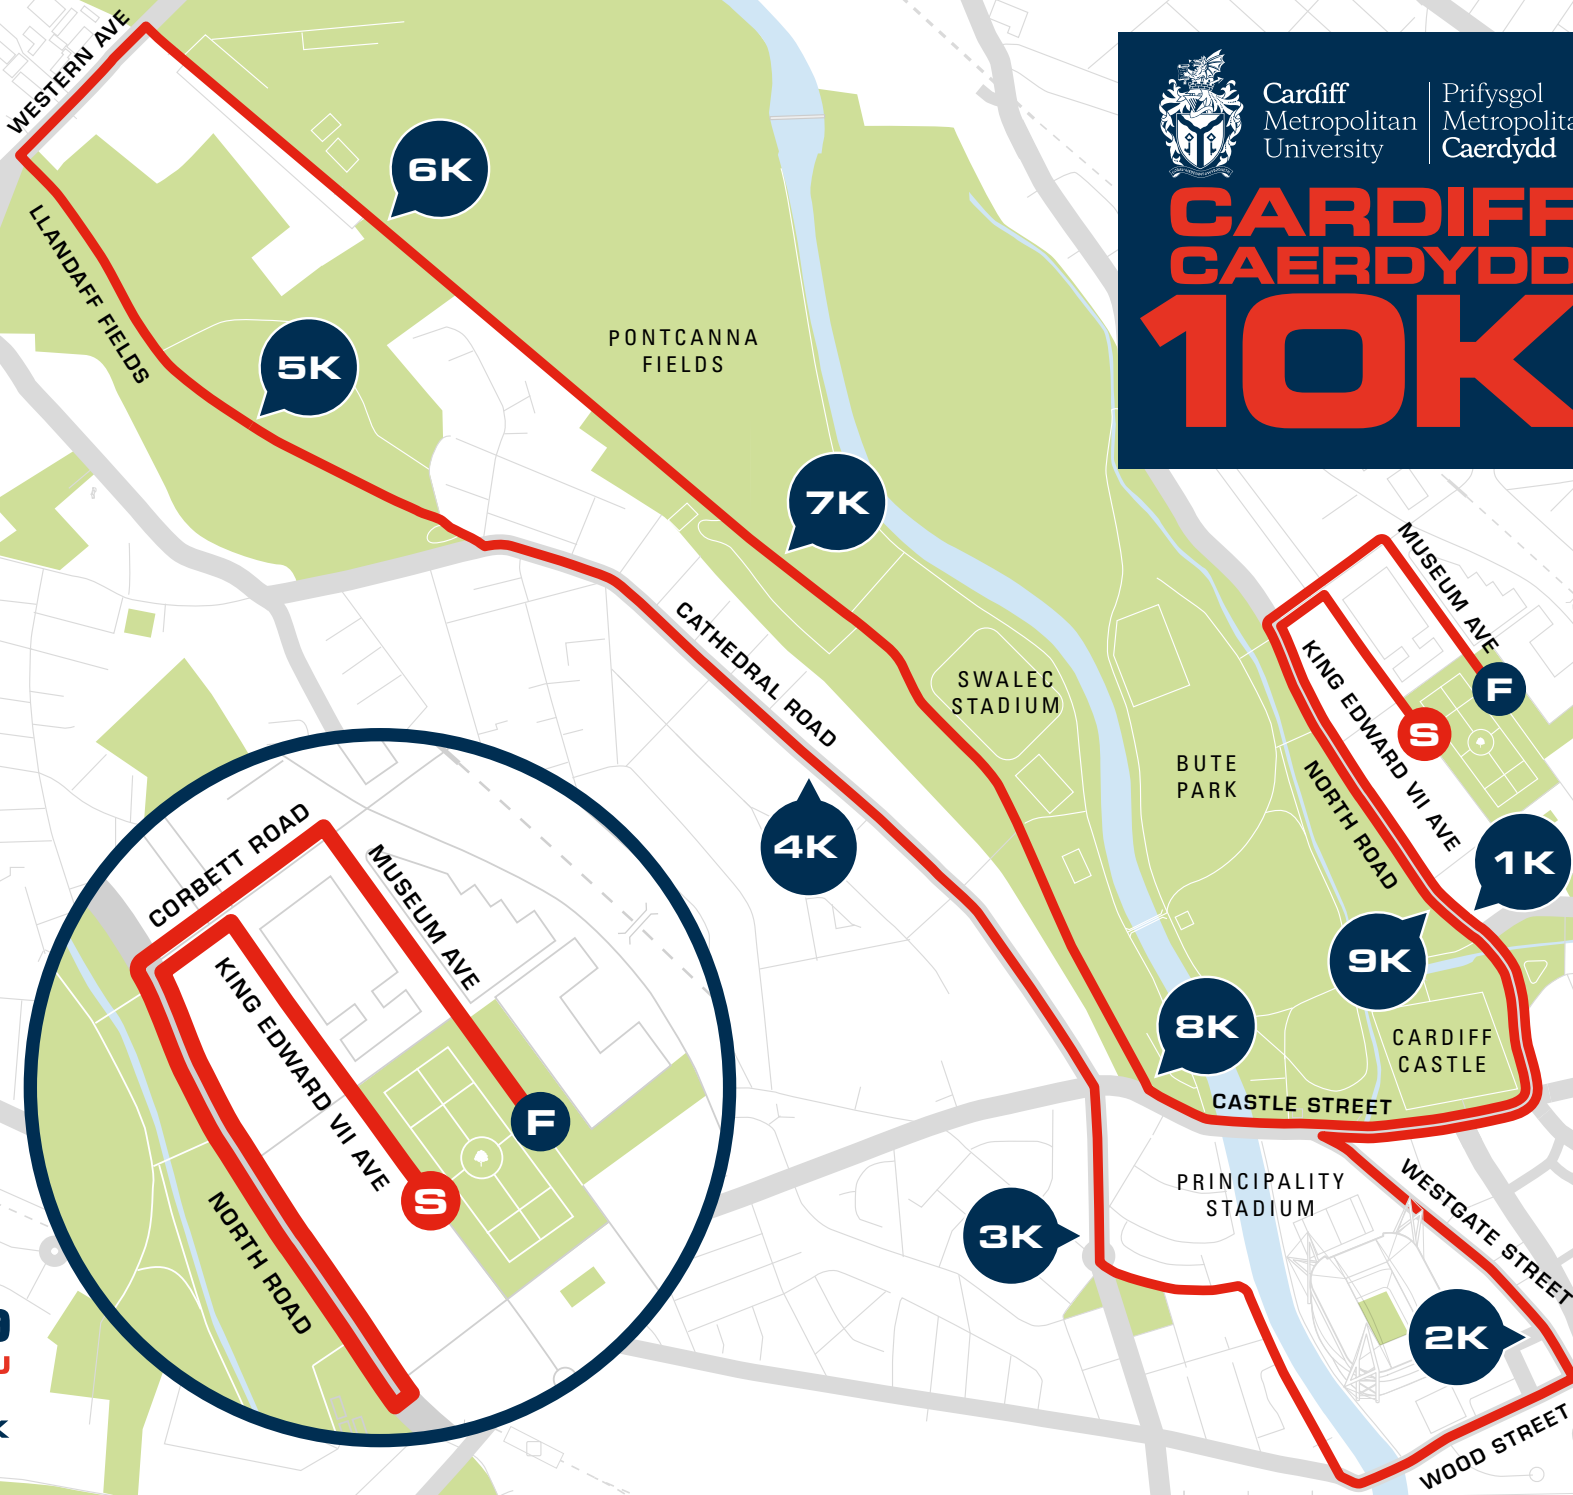

## CARDIFF CAERDYDD 2K FUN RUN

01.09.2019  
CARDIFF10K.CYMRU

f t i CARDIFF10K

6K

5K

7K

4K

F

S

1K

9K

8K

CARDIFF CASTLE

3K

2K

WESTERN AVE

LLANDAFF FIELDS

PONTCANNA FIELDS

CATHEDRAL ROAD

SWALEC STADIUM

BUTE PARK

MUSEUM AVE  
KING EDWARD VII AVE  
NORTH ROAD

CASTLE STREET

PRINCIPALITY STADIUM

WESTGATE STREET  
WOOD STREET

CORBETT ROAD

MUSEUM AVE

KING EDWARD VII AVE  
NORTH ROAD